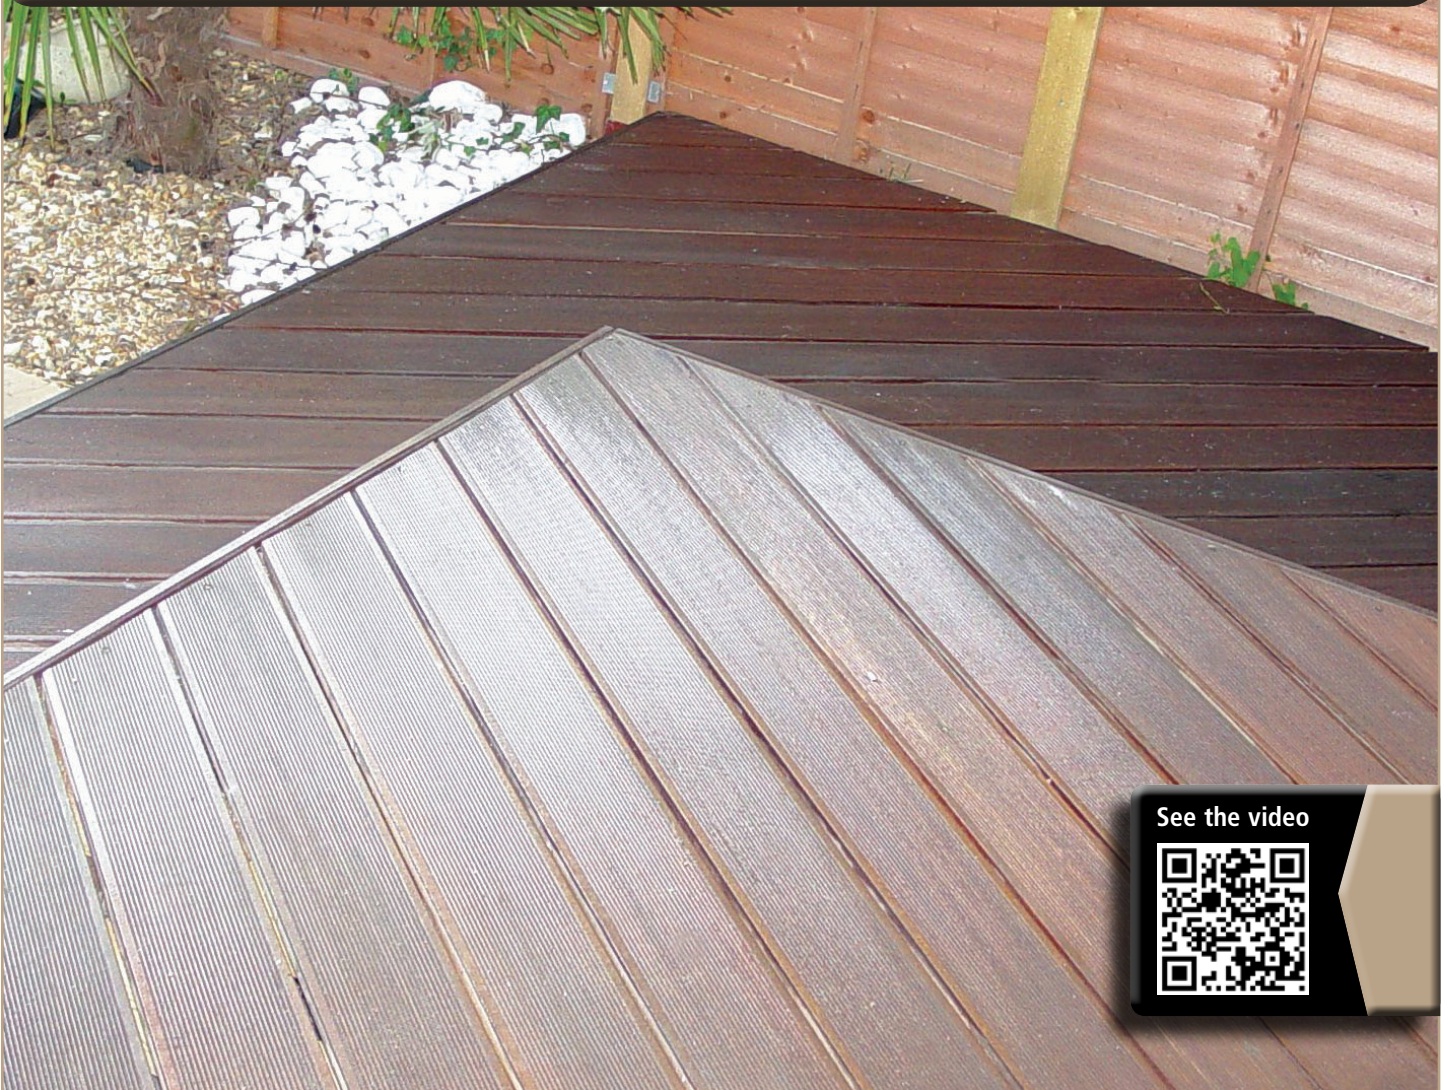

WATCO®

Protecting your premises since 1927

Decking Cleaner

A powerful cleaner for treated and untreated wood

See the video

Watco Decking Cleaner is a powerful but gentle cleaning solution, specially formulated to remove dirt from timber decking surfaces. It does not contain a fungicide, yet it is also effective in removing algae and lichen.

- Biodegradable and virtually solvent free
- Water based
- Economical concentrated formula

Watco Decking Cleaner is also useful for general cleaning of most hard surfaces, including concrete.